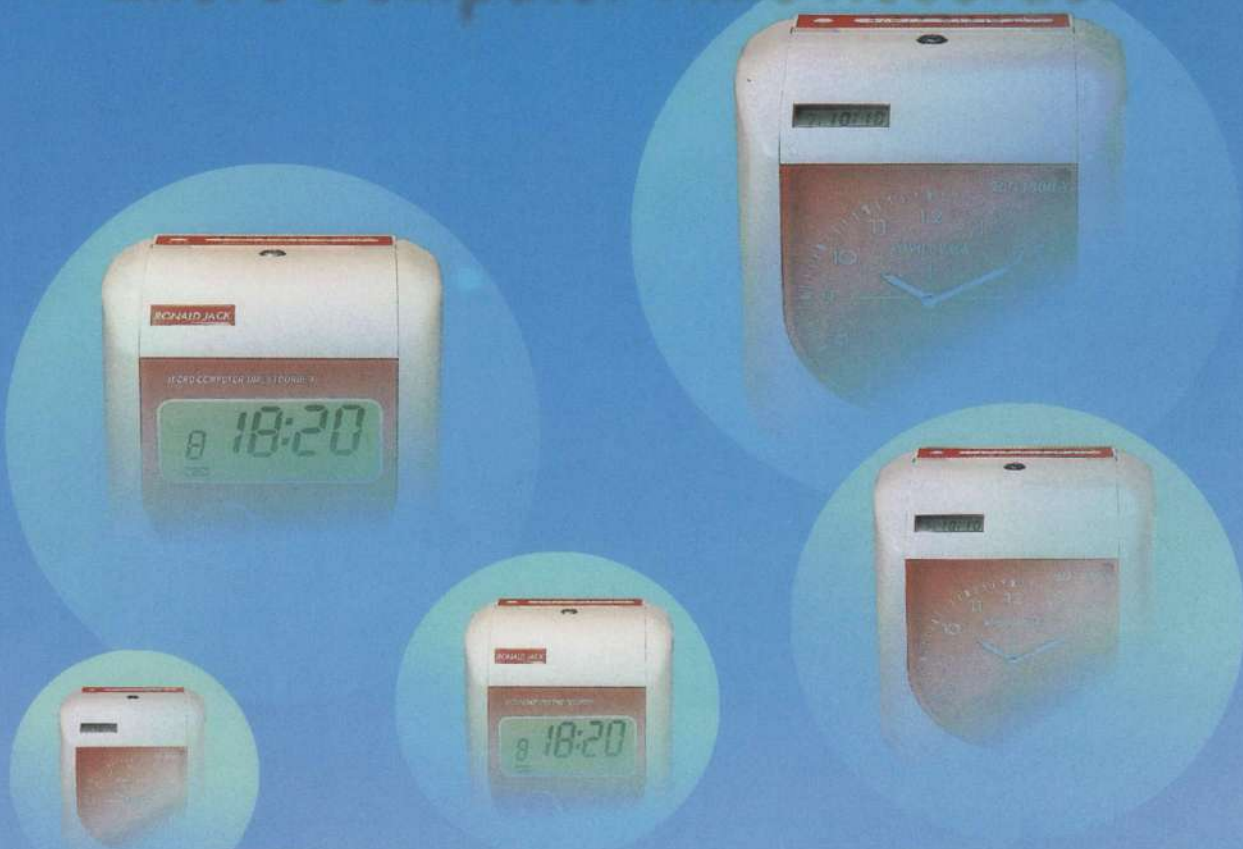

## Micro Computer Time Recorder

**RJ-3300N/D**

**RJ-3300A/C**

## Features:

1. Large display, small and compact body. Convenient for table tops or easy wall mounting fits in any narrow space.
2. Accurate perpetual calendar, automatic adjustment at the end of the month and leap year.
3. Maintenance free, long life print head.
4. Fully automatic, across/up/down card printing.
5. Auto-shift printing position, auto-detect the correct side of card.
6. Program can be set by any day of week.
7. Easy to use 2-color cartridge ribbon.
8. Built-in melody chime, with external output.
9. Payroll cut-off date setting can be changed at option, monthly, semi-monthly, weekly, & bi-weekly.
10. Programmable multilingual printing capability.
11. Reliable micro-processor control.
12. Lithium battery protects the clock, calendar and program data for 3 years.
13. Back-up battery keeps working in case of power failure.

Function \ Model	RJ-3300A/C		RJ-3300N/D	
Display method	Analog display & small LCD		Large LCD display	
Two color printing	●	●	●	●
Perpetual calendar	●	●	●	●
Music chime	●	●	●	●
Auto IN/OUT shift	●	●	●	●
Back-up battery	●		●	

## Specifications:

Power source: AC110/220V 50/60HZ  
 Operating conditions: Temperature 0°C-40°C  
 Humidity 40%-90%  
 Power consumption: 4W(32W at peak operation)  
 Printing method: Shuttle dot matrix printer  
 Dimensions: 190(W)x210(H)x130(D)mm  
 Weight: 3kg  
 Standard time card: 186(H)x86(W)mm