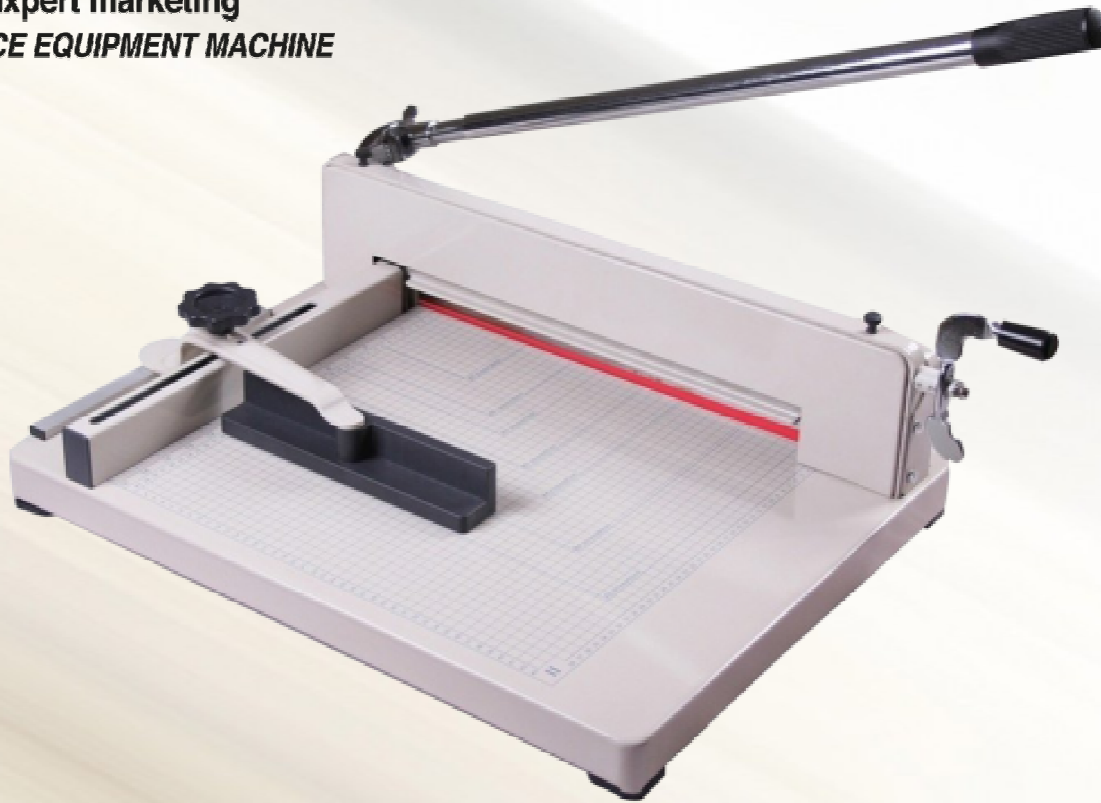

axpert
axpert marketing
INTELLIGENT OFFICE EQUIPMENT MACHINE

**METAL
BASE**

858-A3 Paper Cutter

A3 Size (430mm)

【Cutting Thickness】 Max.40mm (400 Sheets of 80g)

【Cutting Mode】 Paper Cutting

Steel Body Paper Cutter